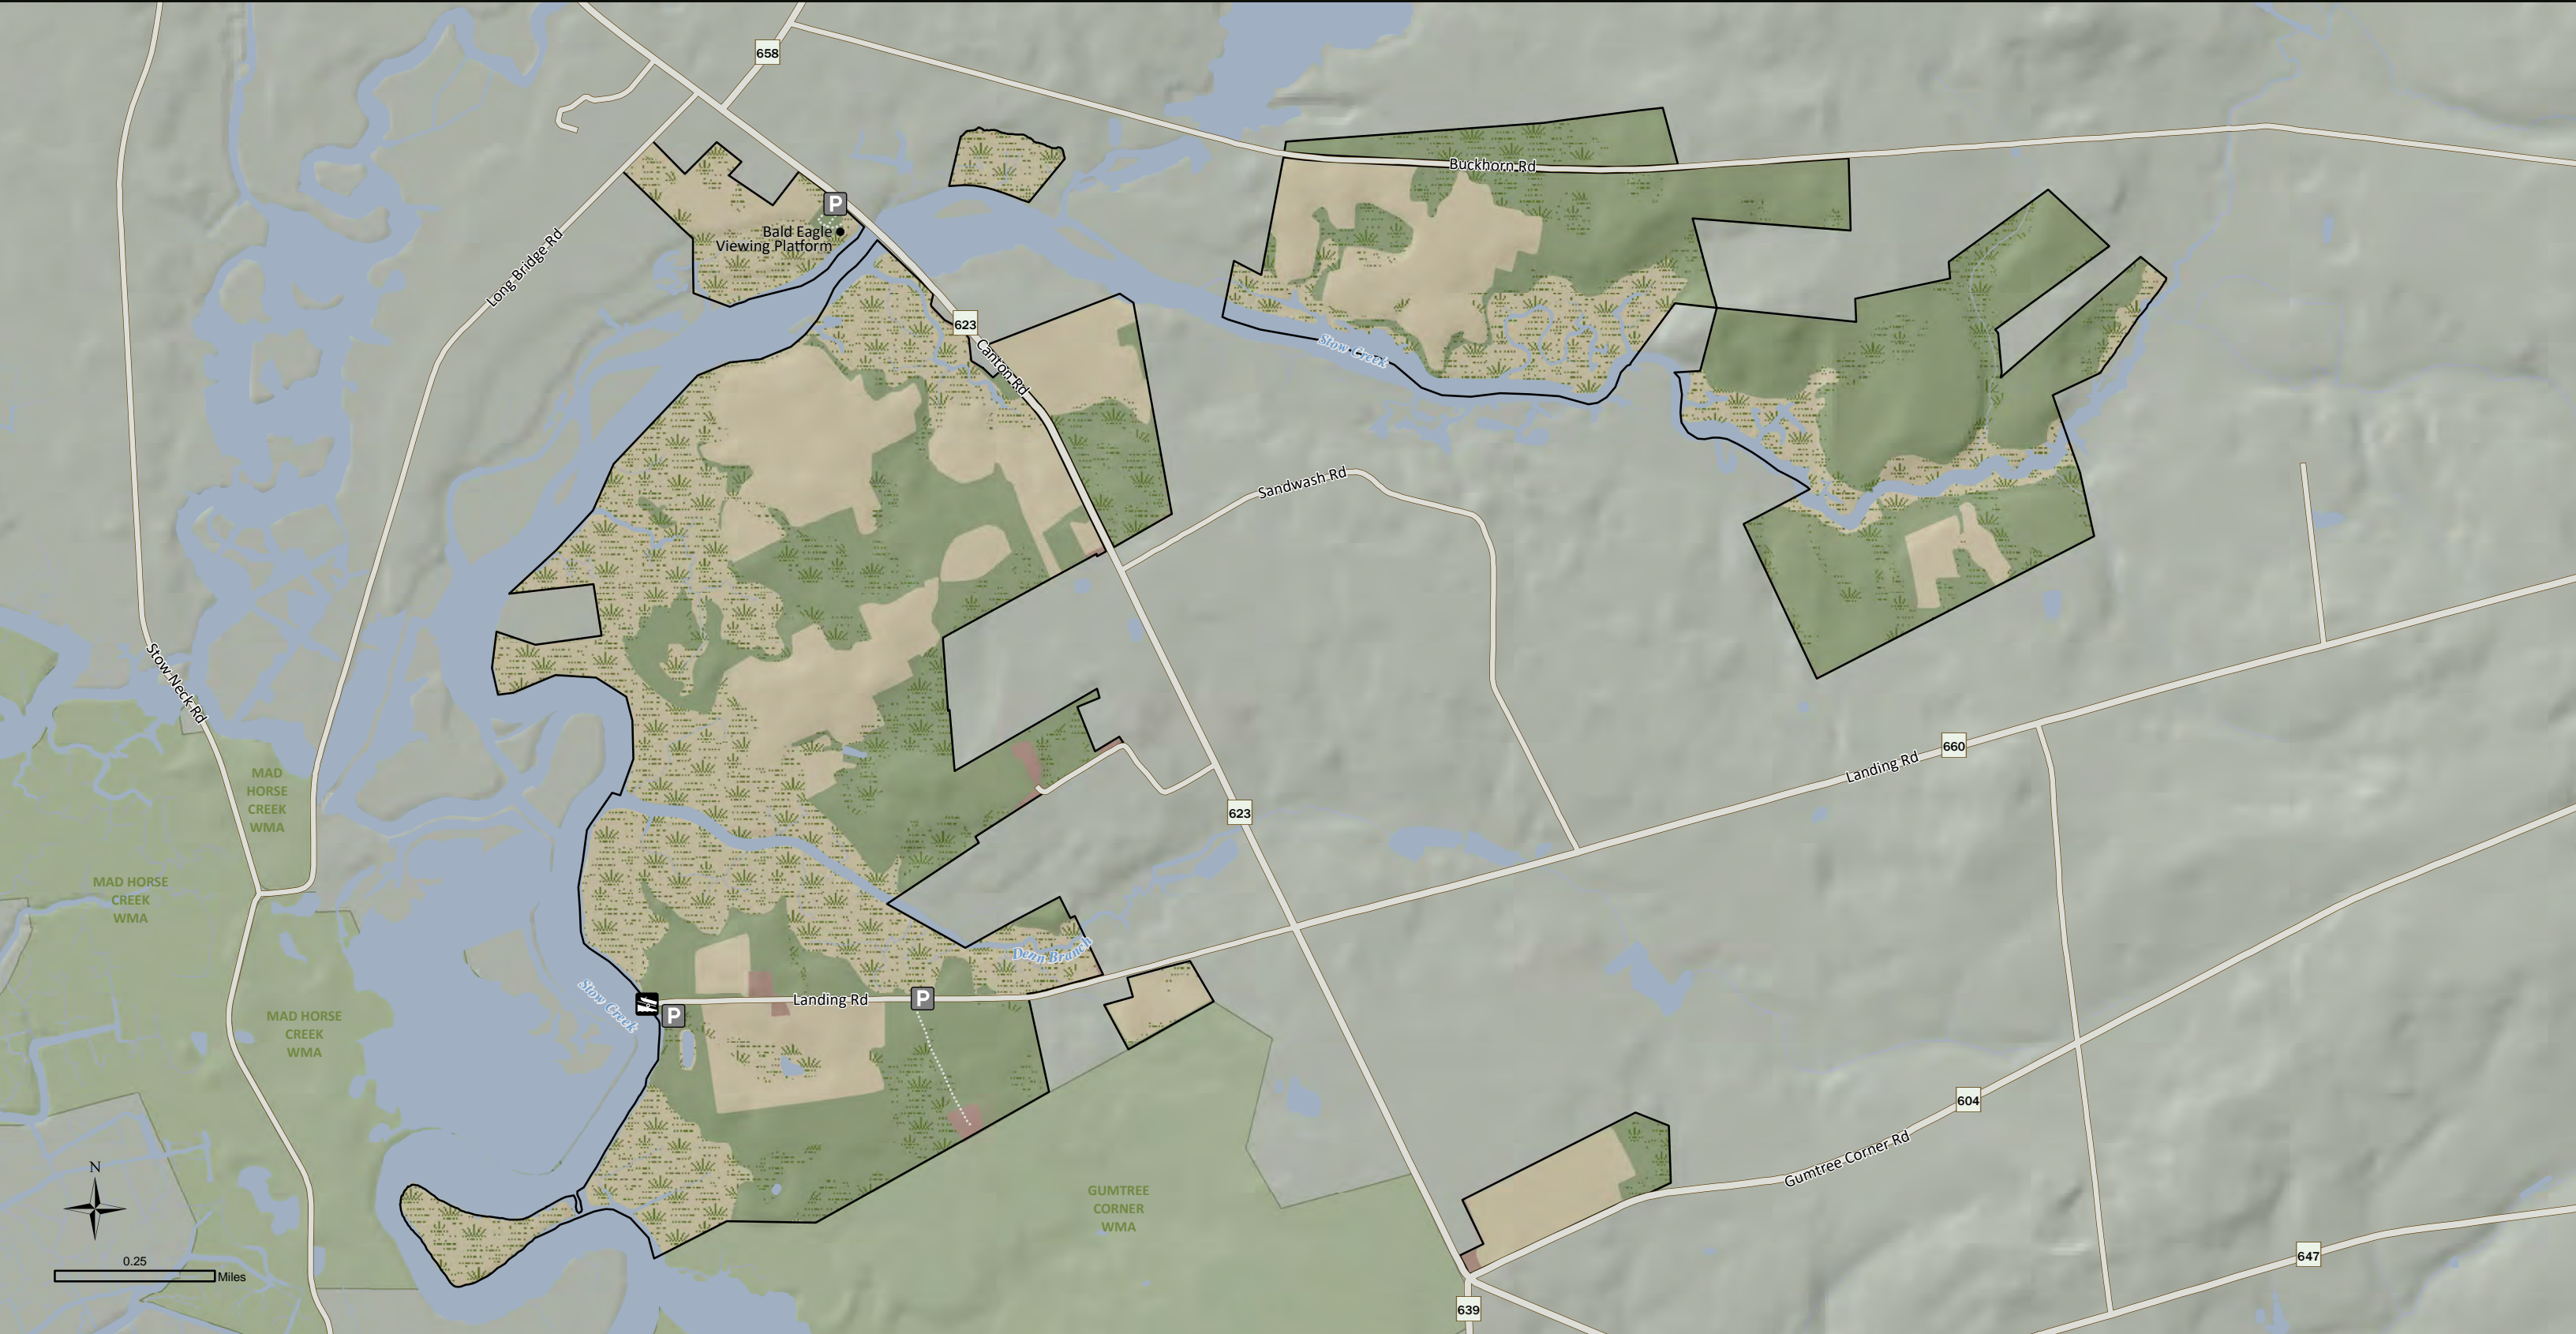

STOW CREEK State Park

- Open Field
- Water
- Boat Launch
- Forest
- Wetland
- Pull-off Parking
- Developed Area