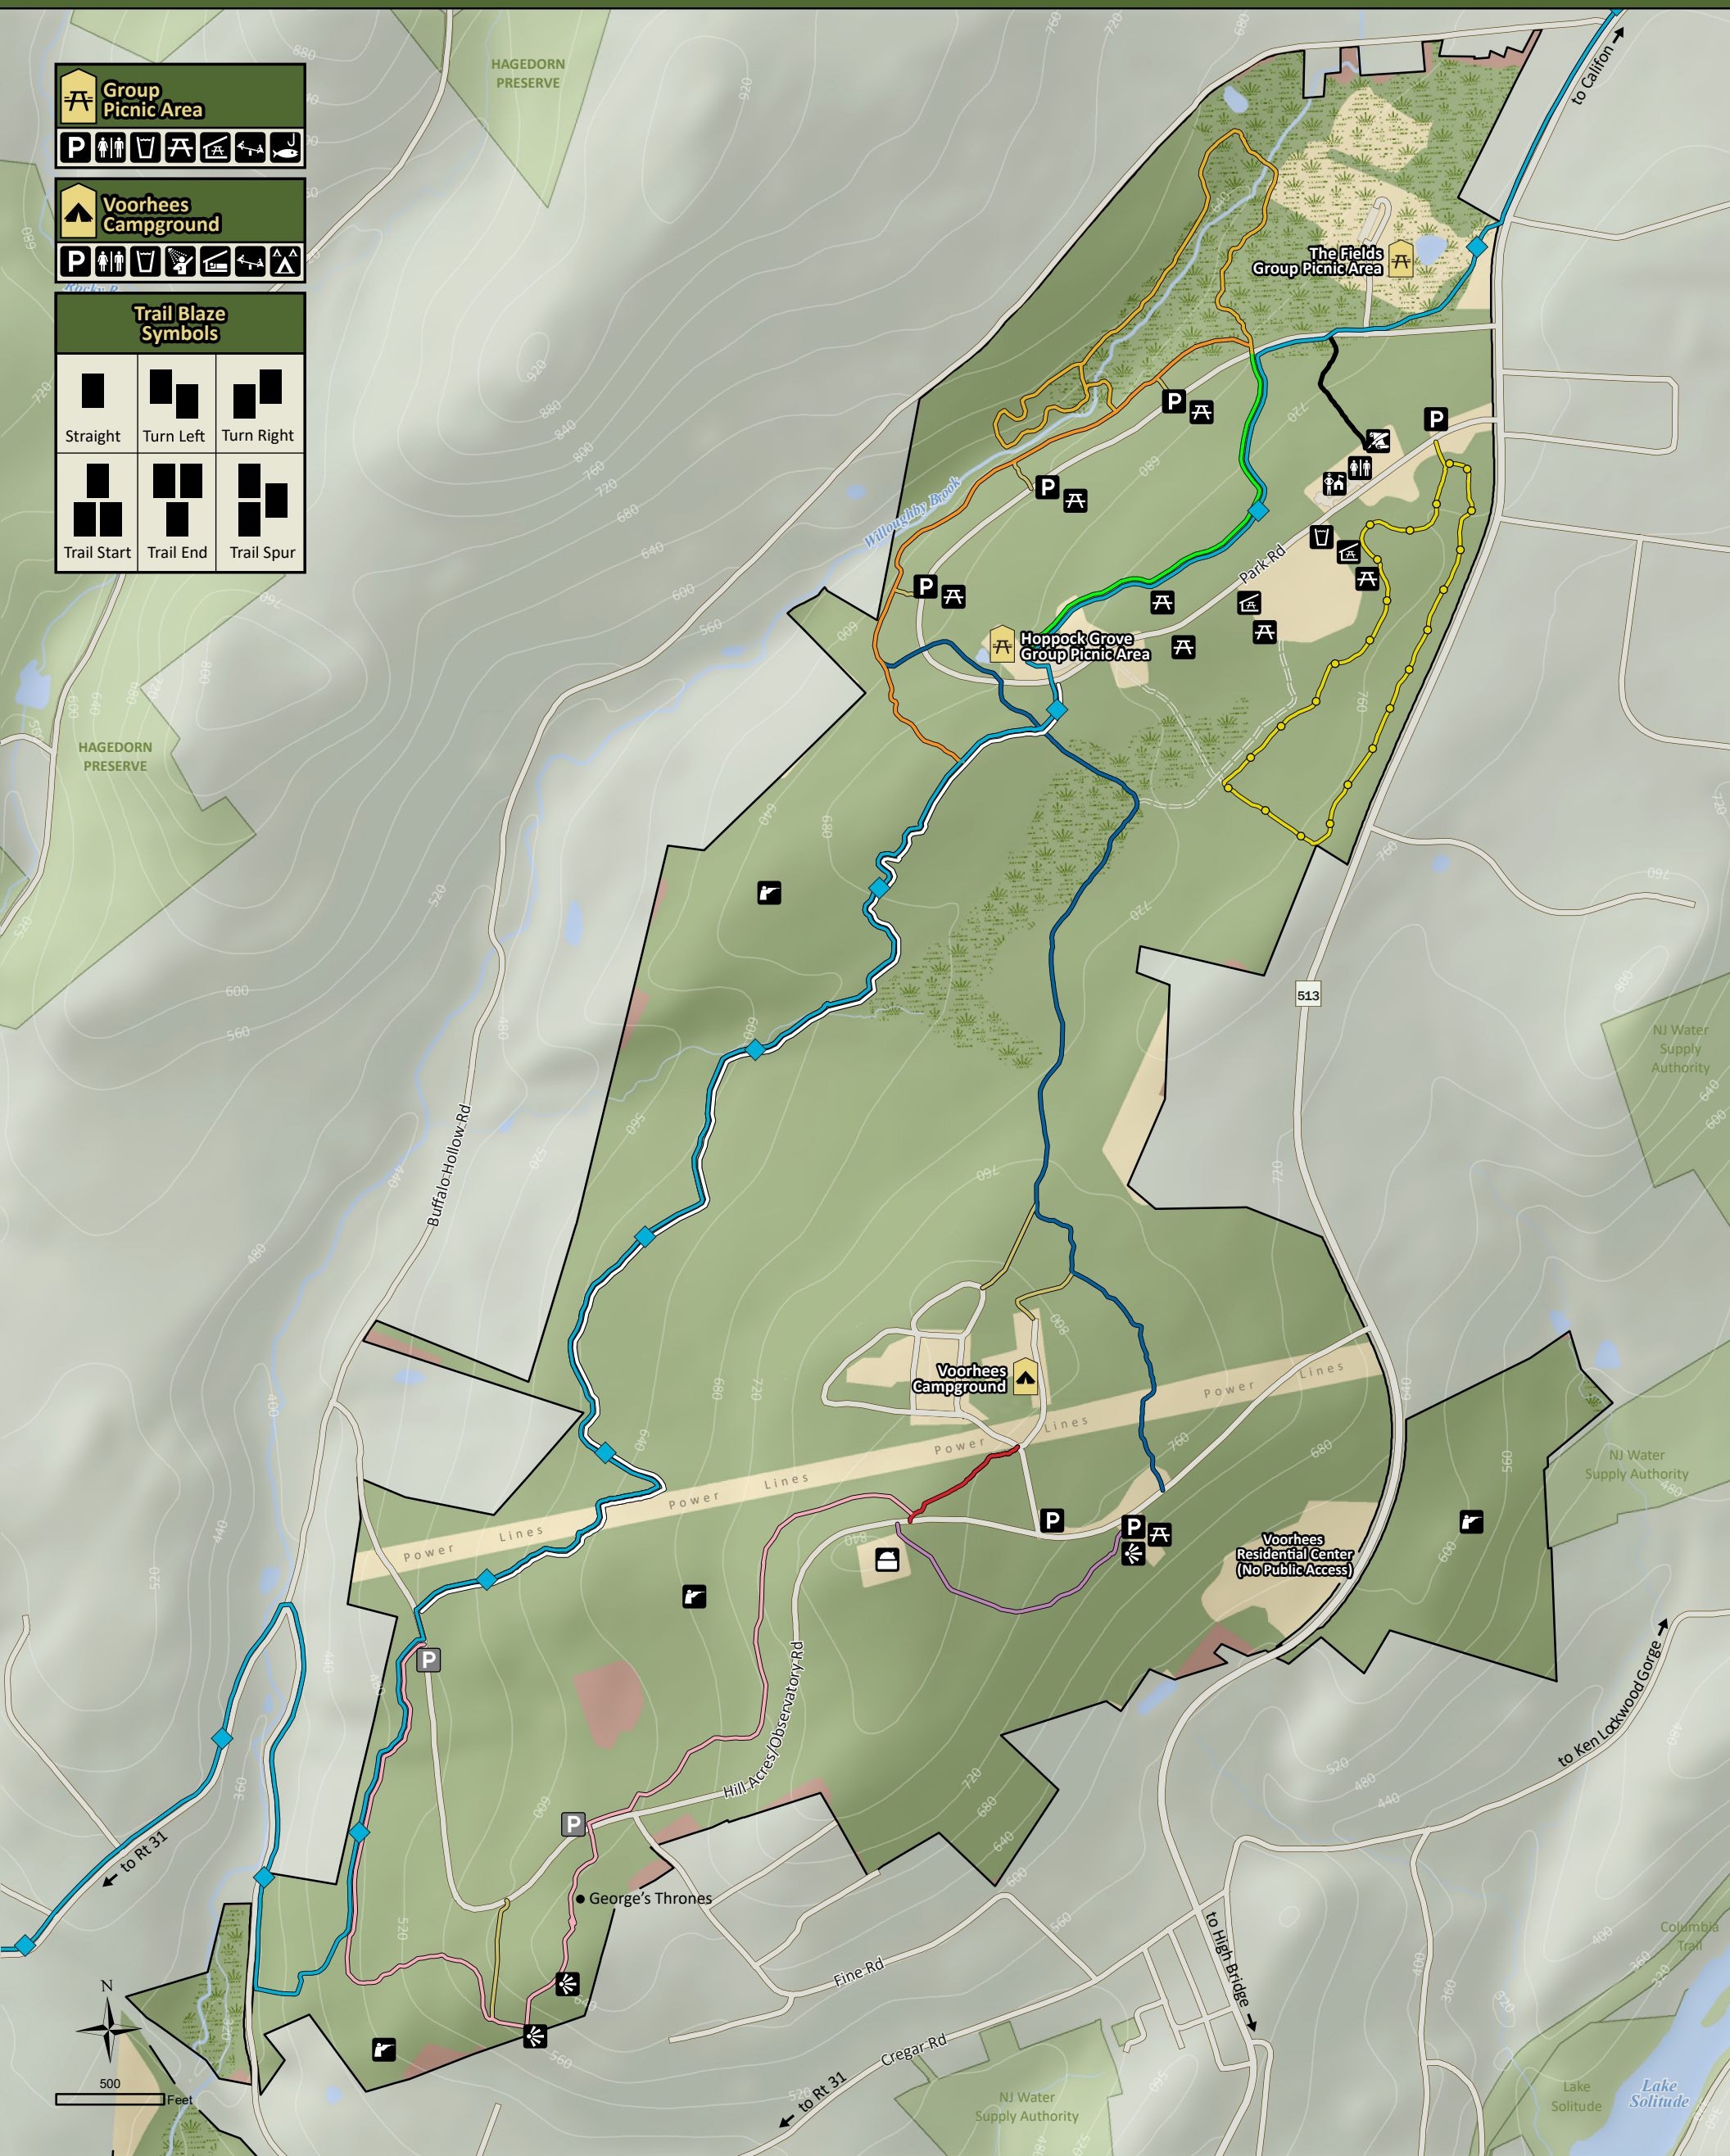

VOORHEES State Park

- | | | | | | |
|---------------------|----------------------------|------------------------------|------------------|----------------------|----------------|
| Open Field or Grass | Brookside Trail (0.6 mi) | Hill Acres Trail (1.0 mi) | Camp Shelters | Observatory | Playground |
| Forest | Campground Trail (0.12 mi) | Parcourse Trail (1.0 mi) | Drinking Water | Parking Lot | Restrooms |
| Developed Area | Company Street (0.12 mi) | Solar System Trail (0.25 mi) | Fishing | Parking (Pull Off) | Scenic View |
| Water | Cross Park Trail (1.4 mi) | Tanglewood Trail (0.4 mi) | Group Campground | Park Office (Closed) | Shower |
| Wetland | Hollow Trail (0.85 mi) | Vista Trail (1.3 mi) | Historic Site | Picnic Area | Picnic Shelter |
| | Highlands Trail (2.3 mi) | Trail Connector | Hunting | | |