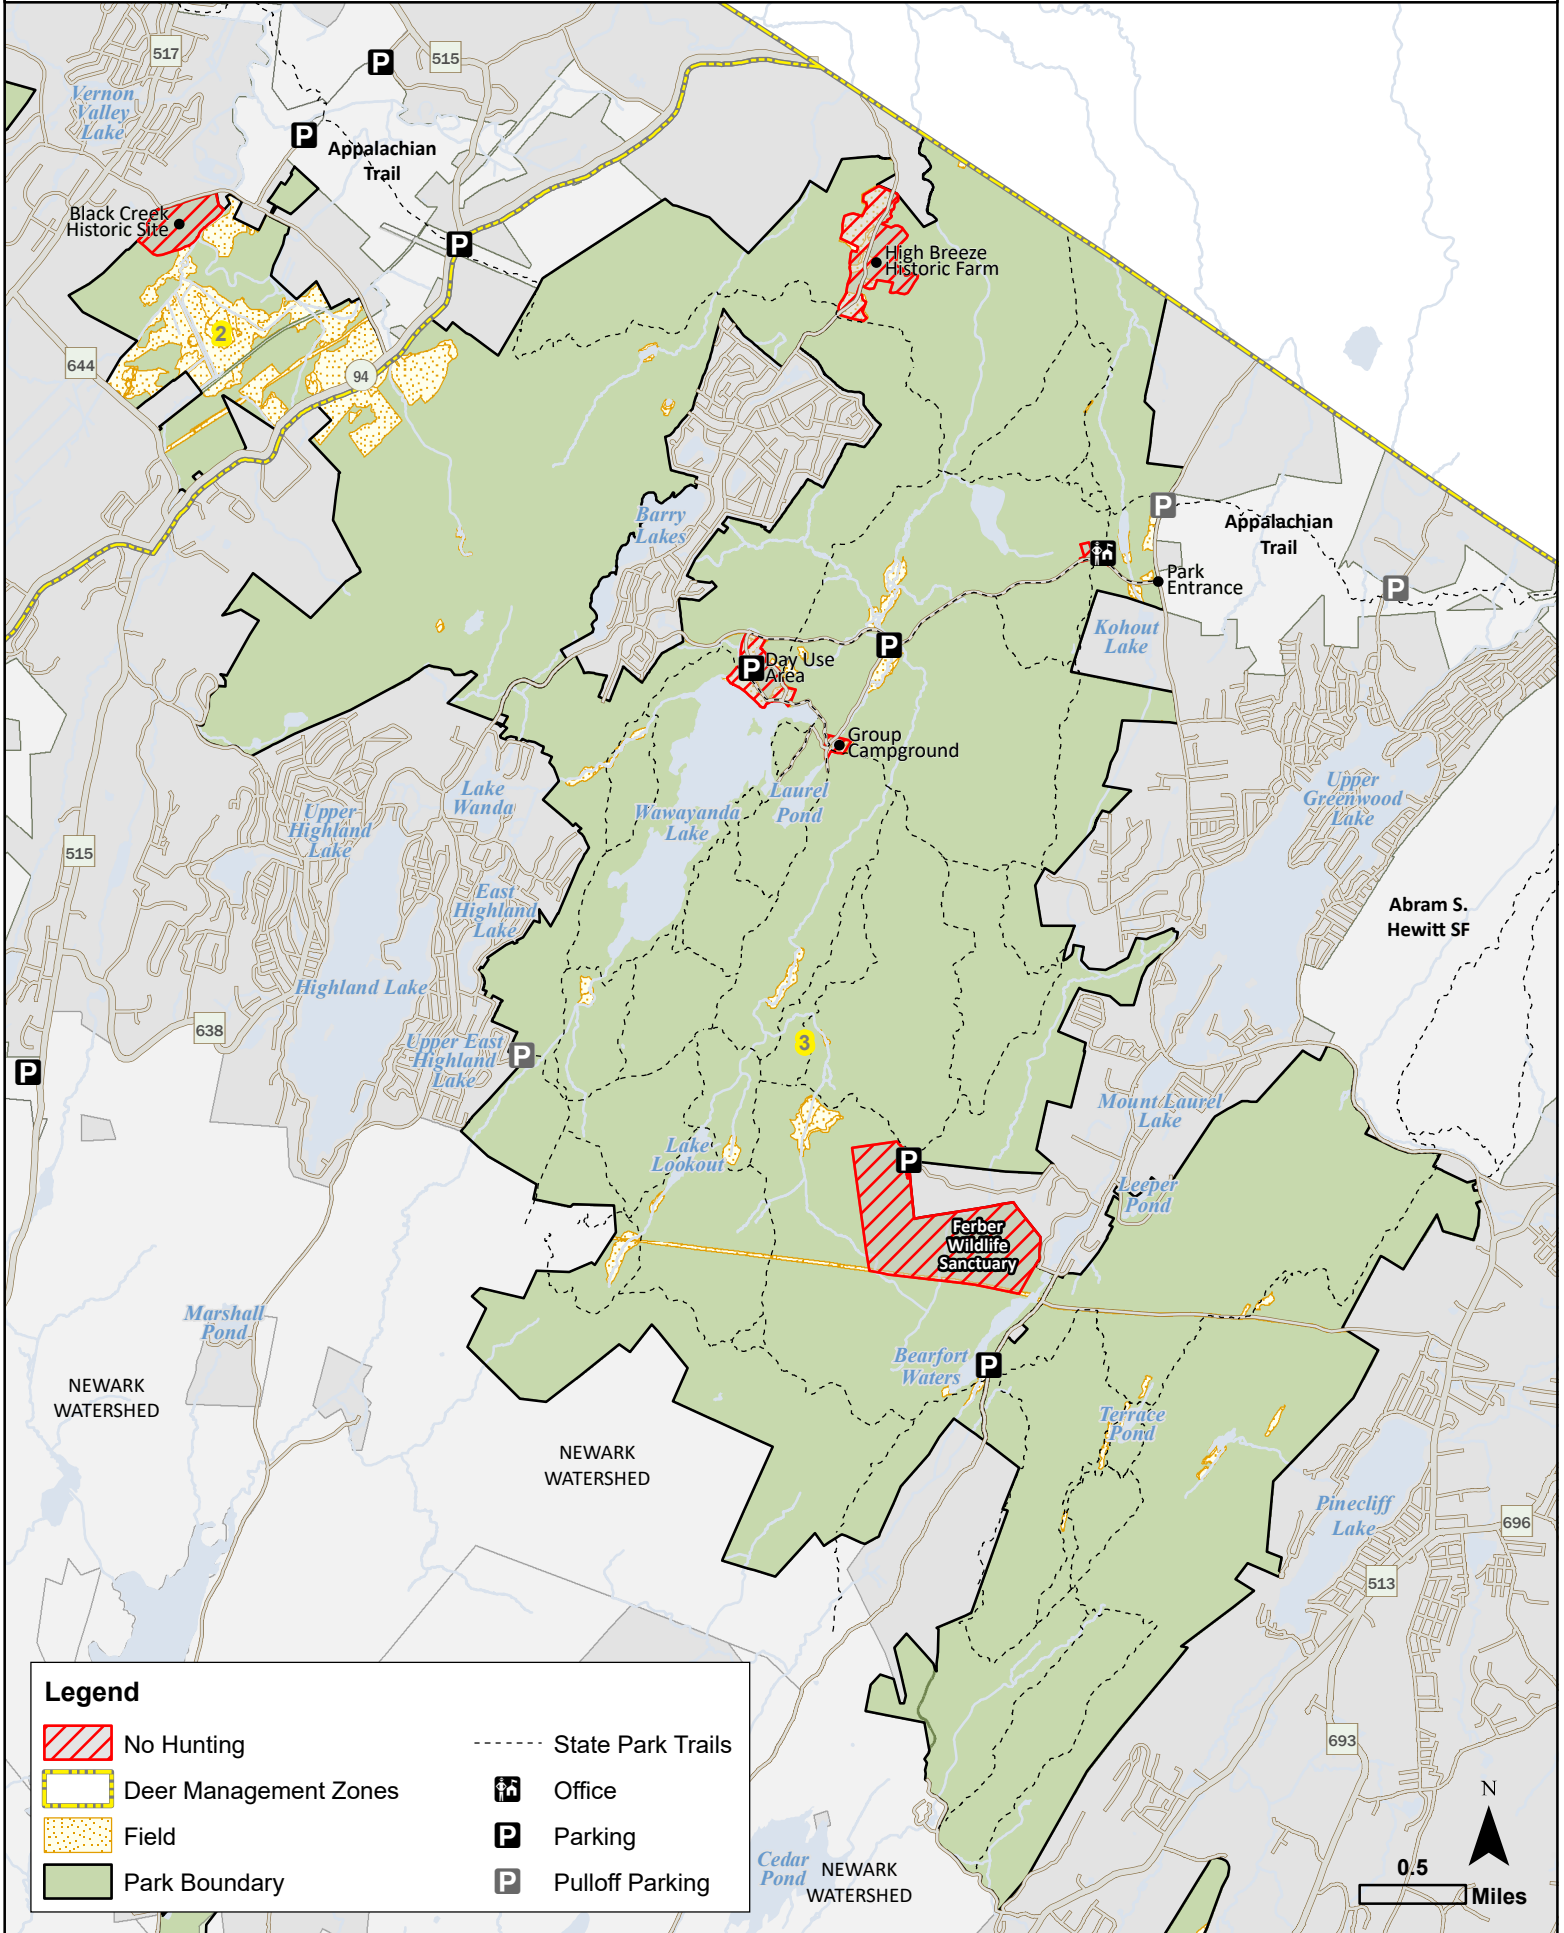

# Wawayanda State Park Hunting Map

Hunting open for all game species and seasons within park boundary except within areas designated as: **No Hunting Zone**. Consult the NJ Fish & Wildlife Digest for zone details.

## PLEASE:

- Park in designated areas only.
- Remove portable tree stands at the end of the hunting season.
- Adhere to all N.J. State Park Service Administrative Code including N.J.A.C. 7:2.
- Adhere to N.J. Fish and Wildlife Rules and Regulations: <https://www.state.nj.us/dep/fgw/hunting.htm>.

## NOT PERMITTED:

- Driving vehicles off-road.
- Use of ATVs.
- Alcoholic beverages.
- Smoking or vaping (except in personal vehicles).
- Permanent tree stands.
- Hunting within 450ft (firearm) or 150ft (bow) of a building.
- Hunting on Sundays.

## GPS Address

885 Warwick Turnpike  
Hewitt, NJ 07421