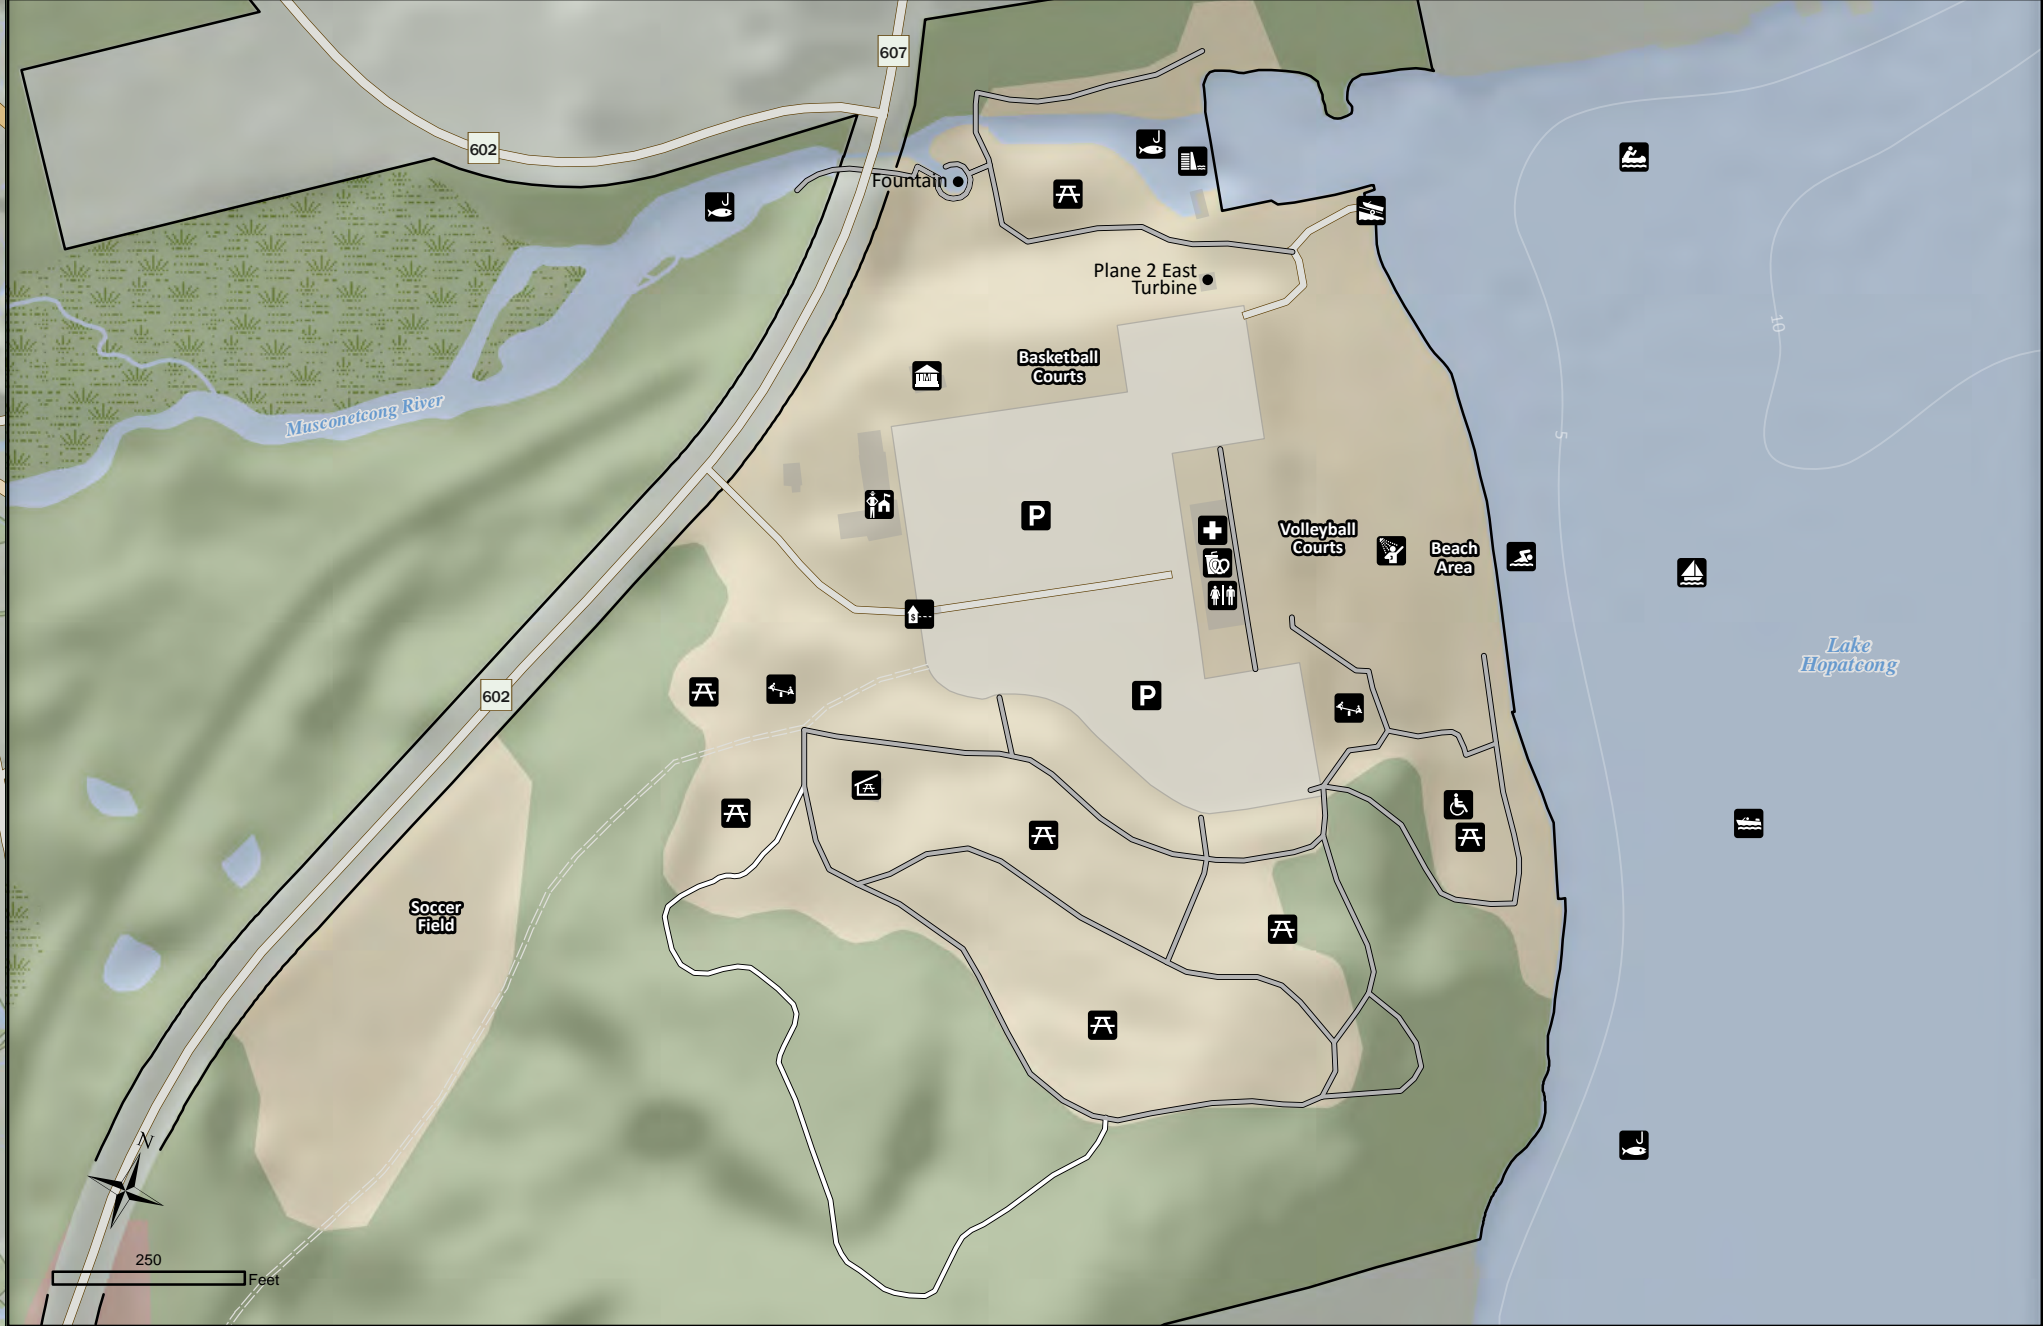

HOPATCONG State Park

Hopatcong Day Use Area Detail

- | | | | | |
|---------------------|-----------------------|---------------------|----------------|-------------------------|
| Open Field or Grass | White Trail (0.25 mi) | Boating (Motorized) | Fishing | Playground |
| Forest | Paved Path | Boat Launch | Museum | Restrooms |
| Water | | Canoeing | Park Office | Sailing |
| Wetland | | Concession | Parking Lot | Shower |
| | | Dam | Picnic Area | Swimming |
| | | First Aid | Picnic Shelter | Visitor Contact Station |