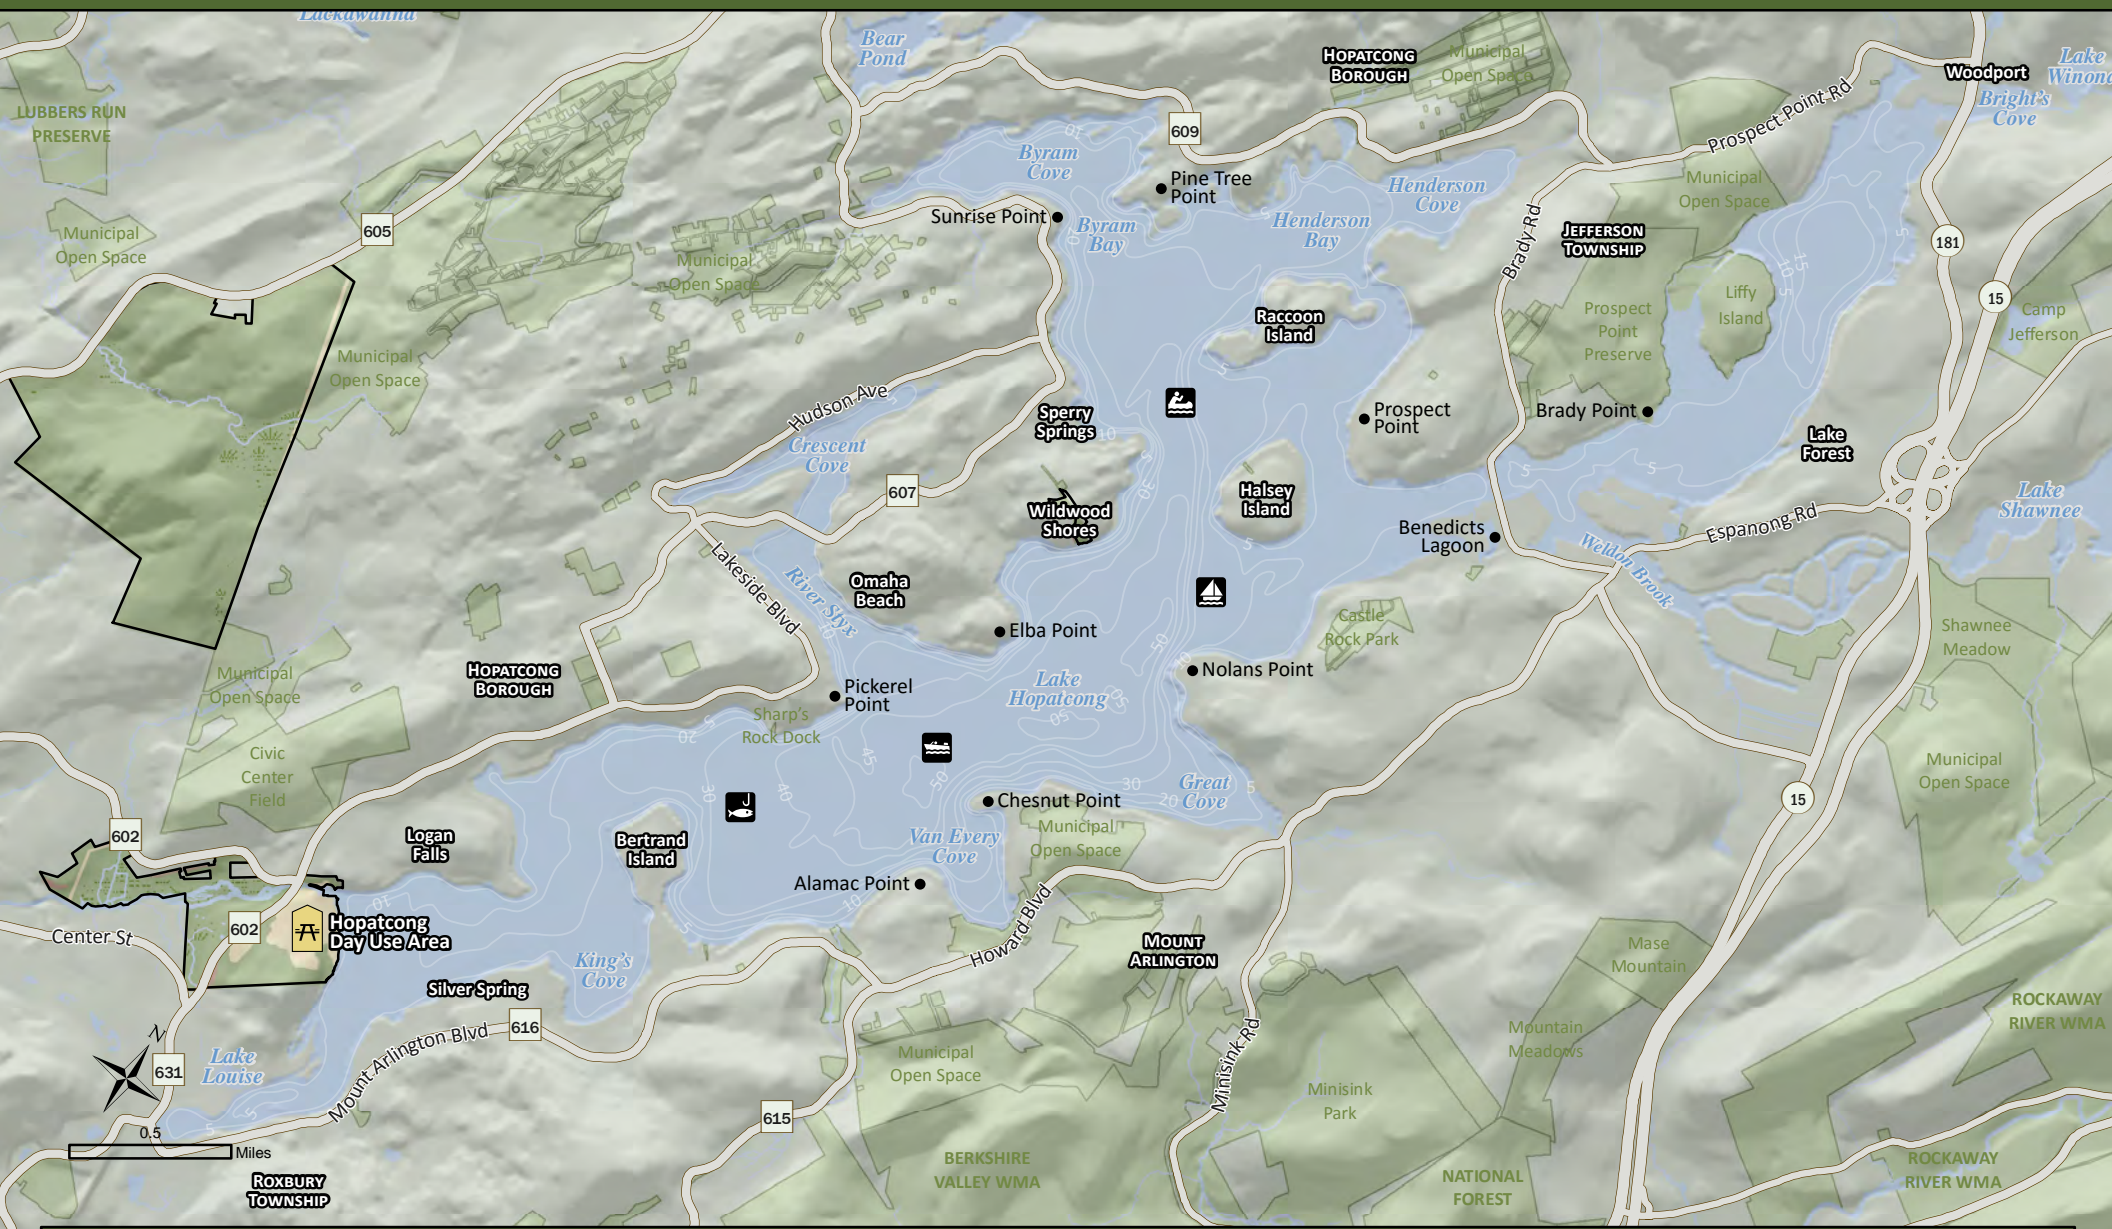

HOPATCONG State Park

Hopatcong Day Use Area Detail

- | | | | | |
|---------------------|-----------------------|---------------------|----------------|-------------------------|
| Open Field or Grass | White Trail (0.25 mi) | Boating (Motorized) | Fishing | Playground |
| Forest | Paved Path | Boat Launch | Museum | Restrooms |
| Water | | Canoeing | Park Office | Sailing |
| Wetland | | Concession | Parking Lot | Shower |
| | | Dam | Picnic Area | Swimming |
| | | First Aid | Picnic Shelter | Visitor Contact Station |