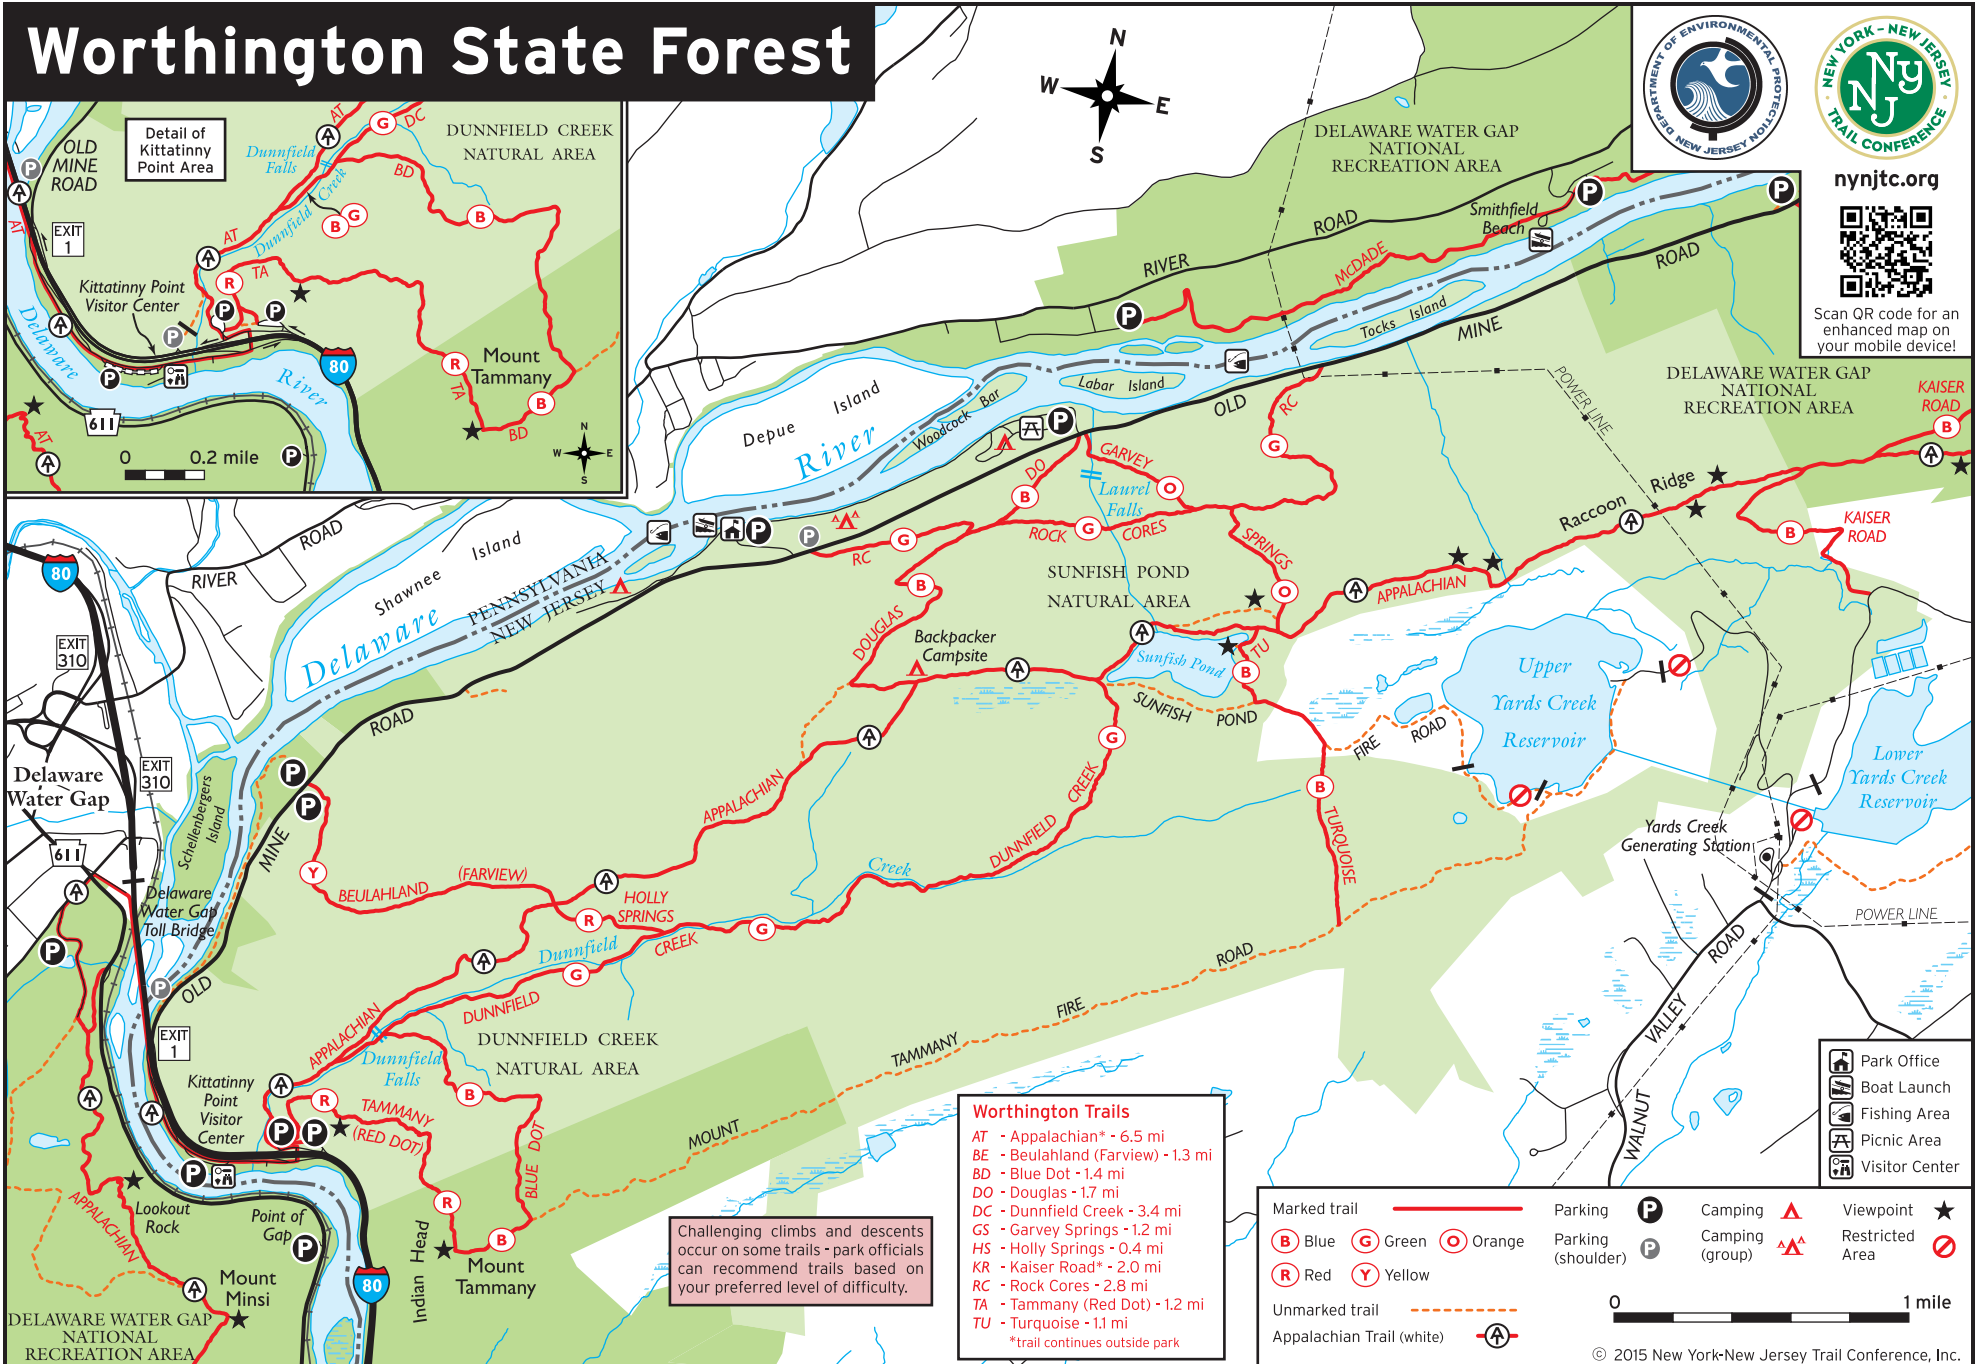

Worthington State Forest

Map adapted by the **New York-New Jersey Trail Conference** from *Kattitiny Trails*, a four-map set that includes elevation contours, is waterproof and tear-resistant, and shows more than 275 miles of trails along and around the Kattitiny Mountains.

Map funded in part with a national Recreational Trails Program grant in cooperation with the New Jersey State Park Service.

The **Trail Conference** supports parks by mobilizing thousands of outdoor-loving volunteers who create, maintain, and protect 2,000 miles of public trails. Support trails and the work of our volunteers by **purchasing great trail maps, volunteering on the trails, or simply visiting nynjtc.org** for more info.