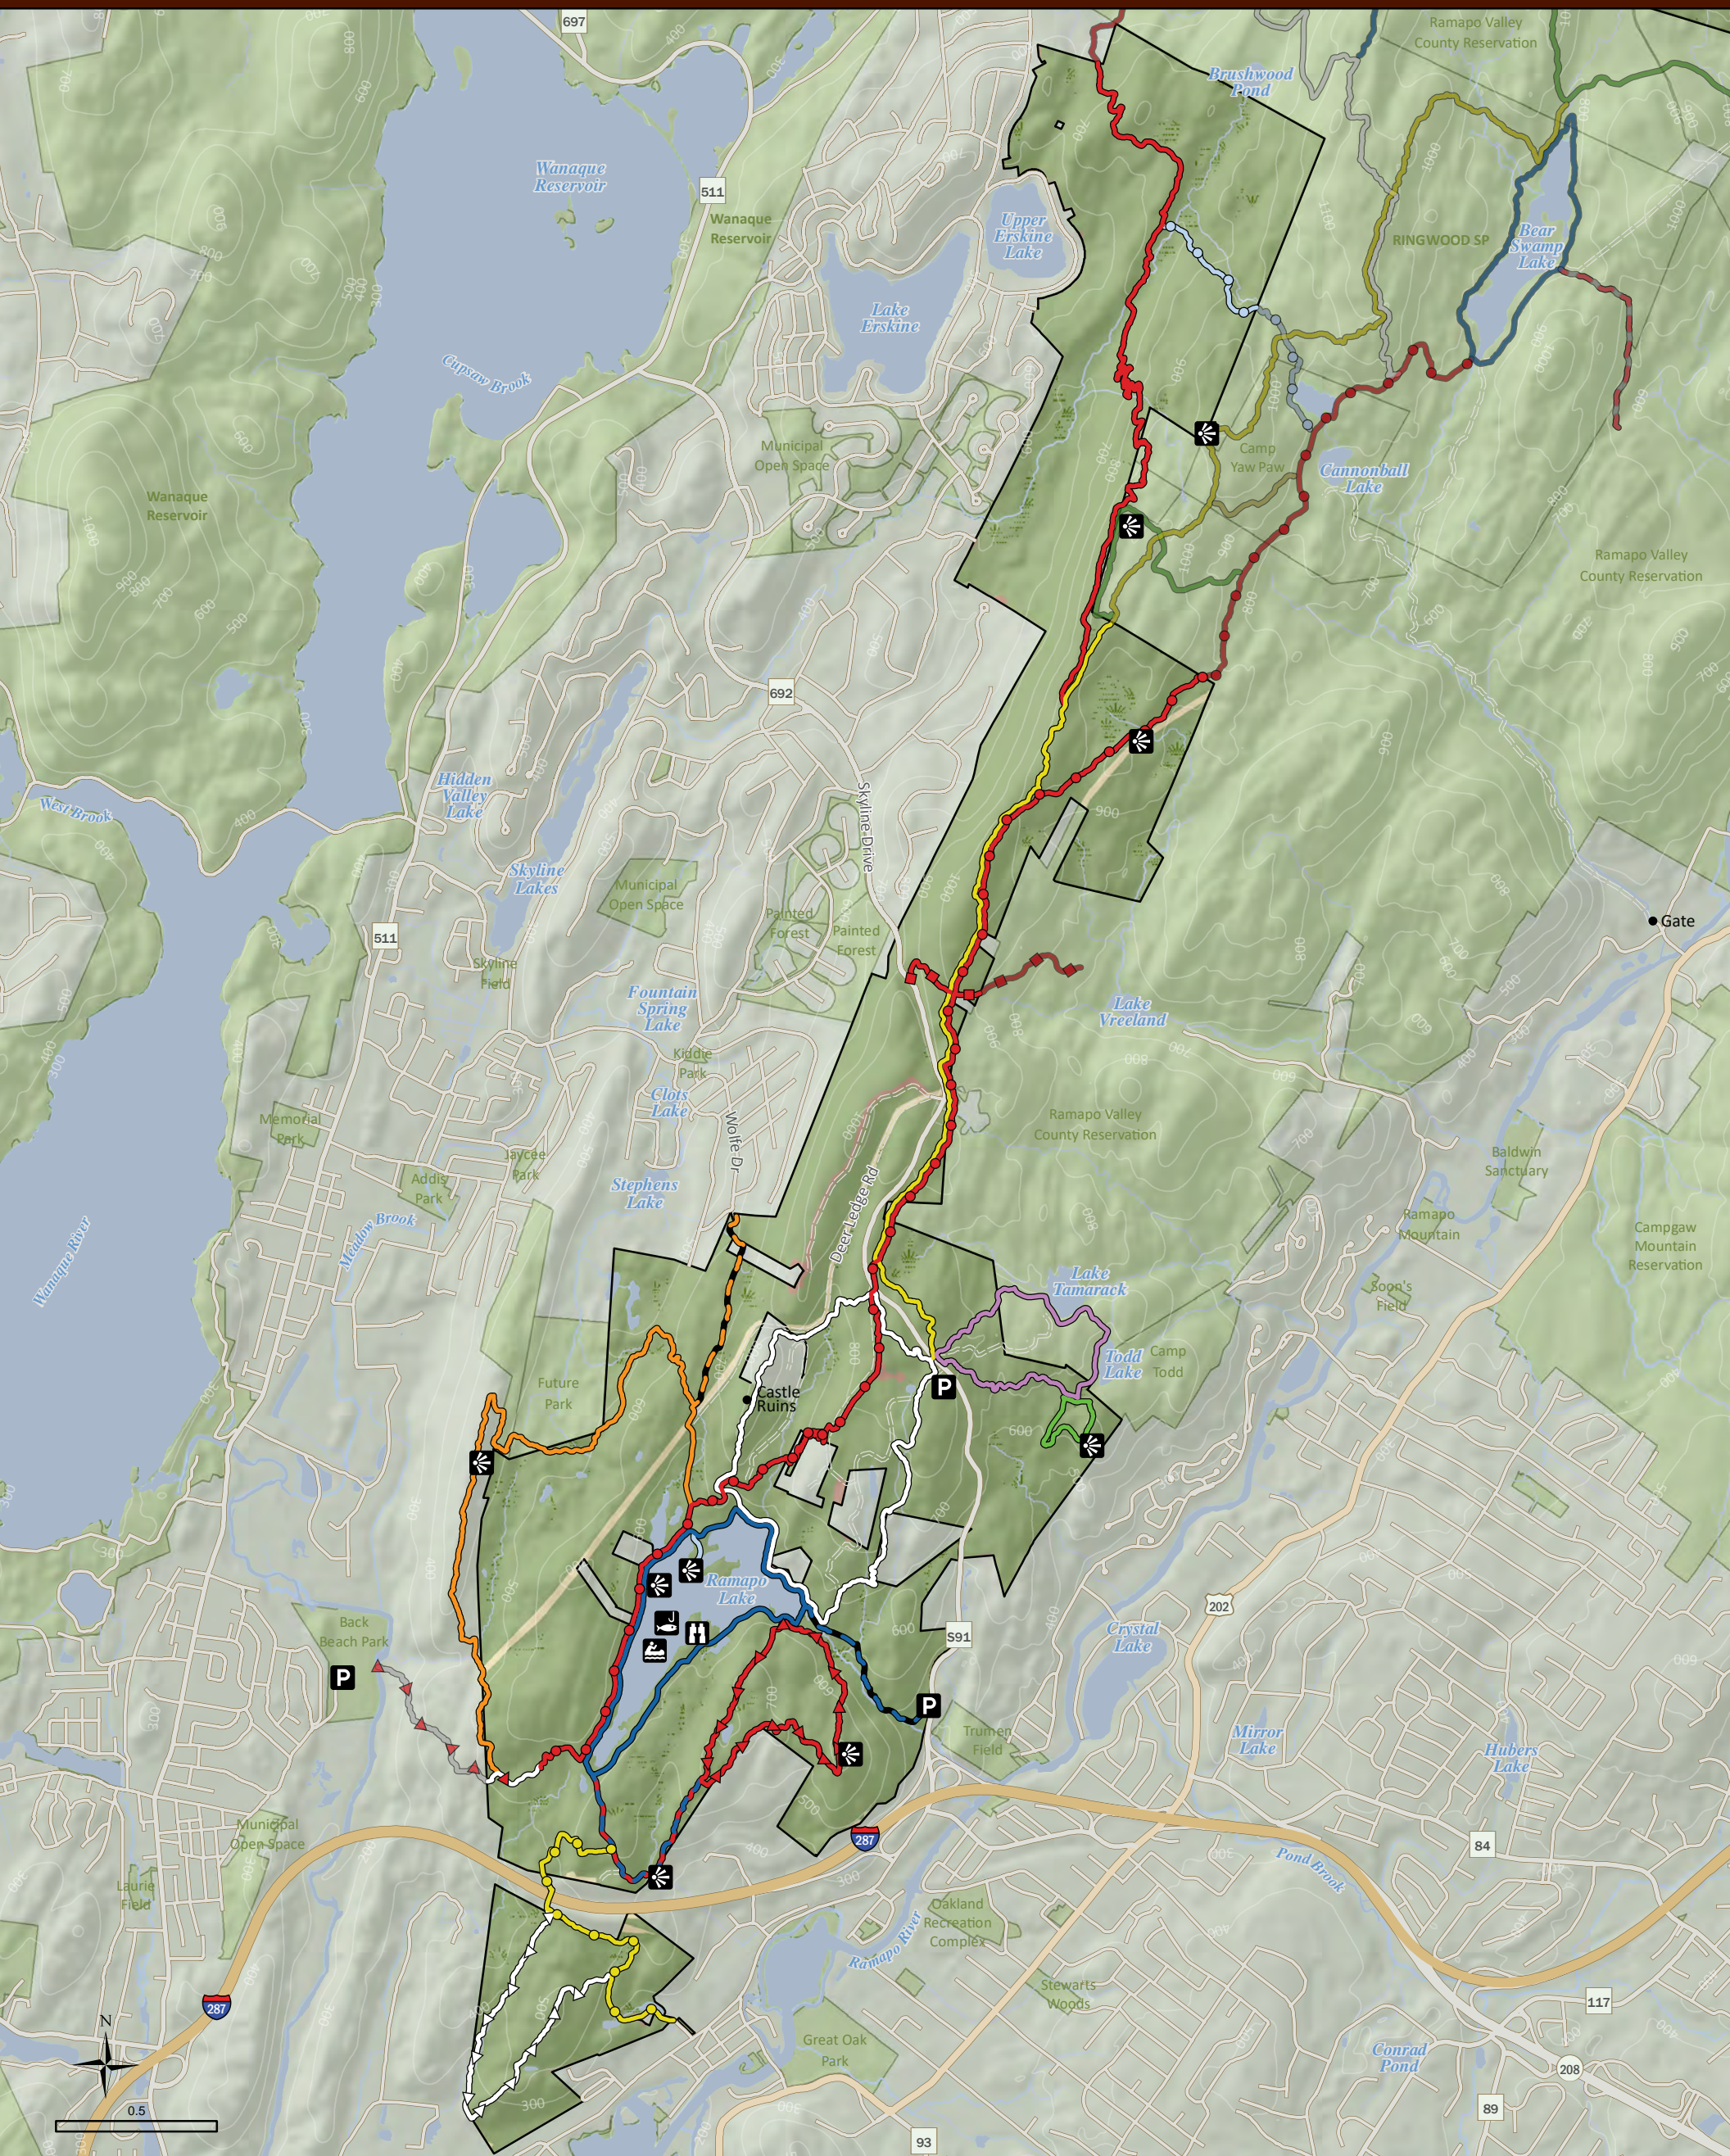

RAMAPO MOUNTAIN State Forest

- | | | | | |
|---------------------|-----------------------------------|---------------------------------------|-----------------------------------|-------------|
| Open Field or Grass | Cannonball Trail (4.8 mi) | Matapan Rock Trail (0.3 mi) | Tamarack Loop Trail (1.2 mi) | Birding |
| Forest | Castle Loop Trail (3.1 mi) | Pool Hollow Trail (1.3 mi) | Todd Loop Trail (0.6 mi) | Canoeing |
| Developed Area | Erskine Connector (0.5 mi) | Ramapo Lake Loop Spur Trail (0.11 mi) | Wanaque Ridge Spur Trail (0.7 mi) | Fishing |
| Water | Hoeflerin Memorial Trail (2.7 mi) | Ramapo Lake Loop Trail (2.6 mi) | Wanaque Ridge Trail (3 mi) | Parking Lot |
| Wetland | Indian Rock Trail (0.3 mi) | Ramapo Lake Spur Trail (0.6 mi) | Parking (Pull Off) | Scenic View |
| | LeGrande Hill Loop Trail (1.9 mi) | Ringwood-Ramapo Trail (3.2 mi) | | |
| | LeGrande Hill Spur Trail (0.8 mi) | South Ridge Trail (1.5 mi) | | |