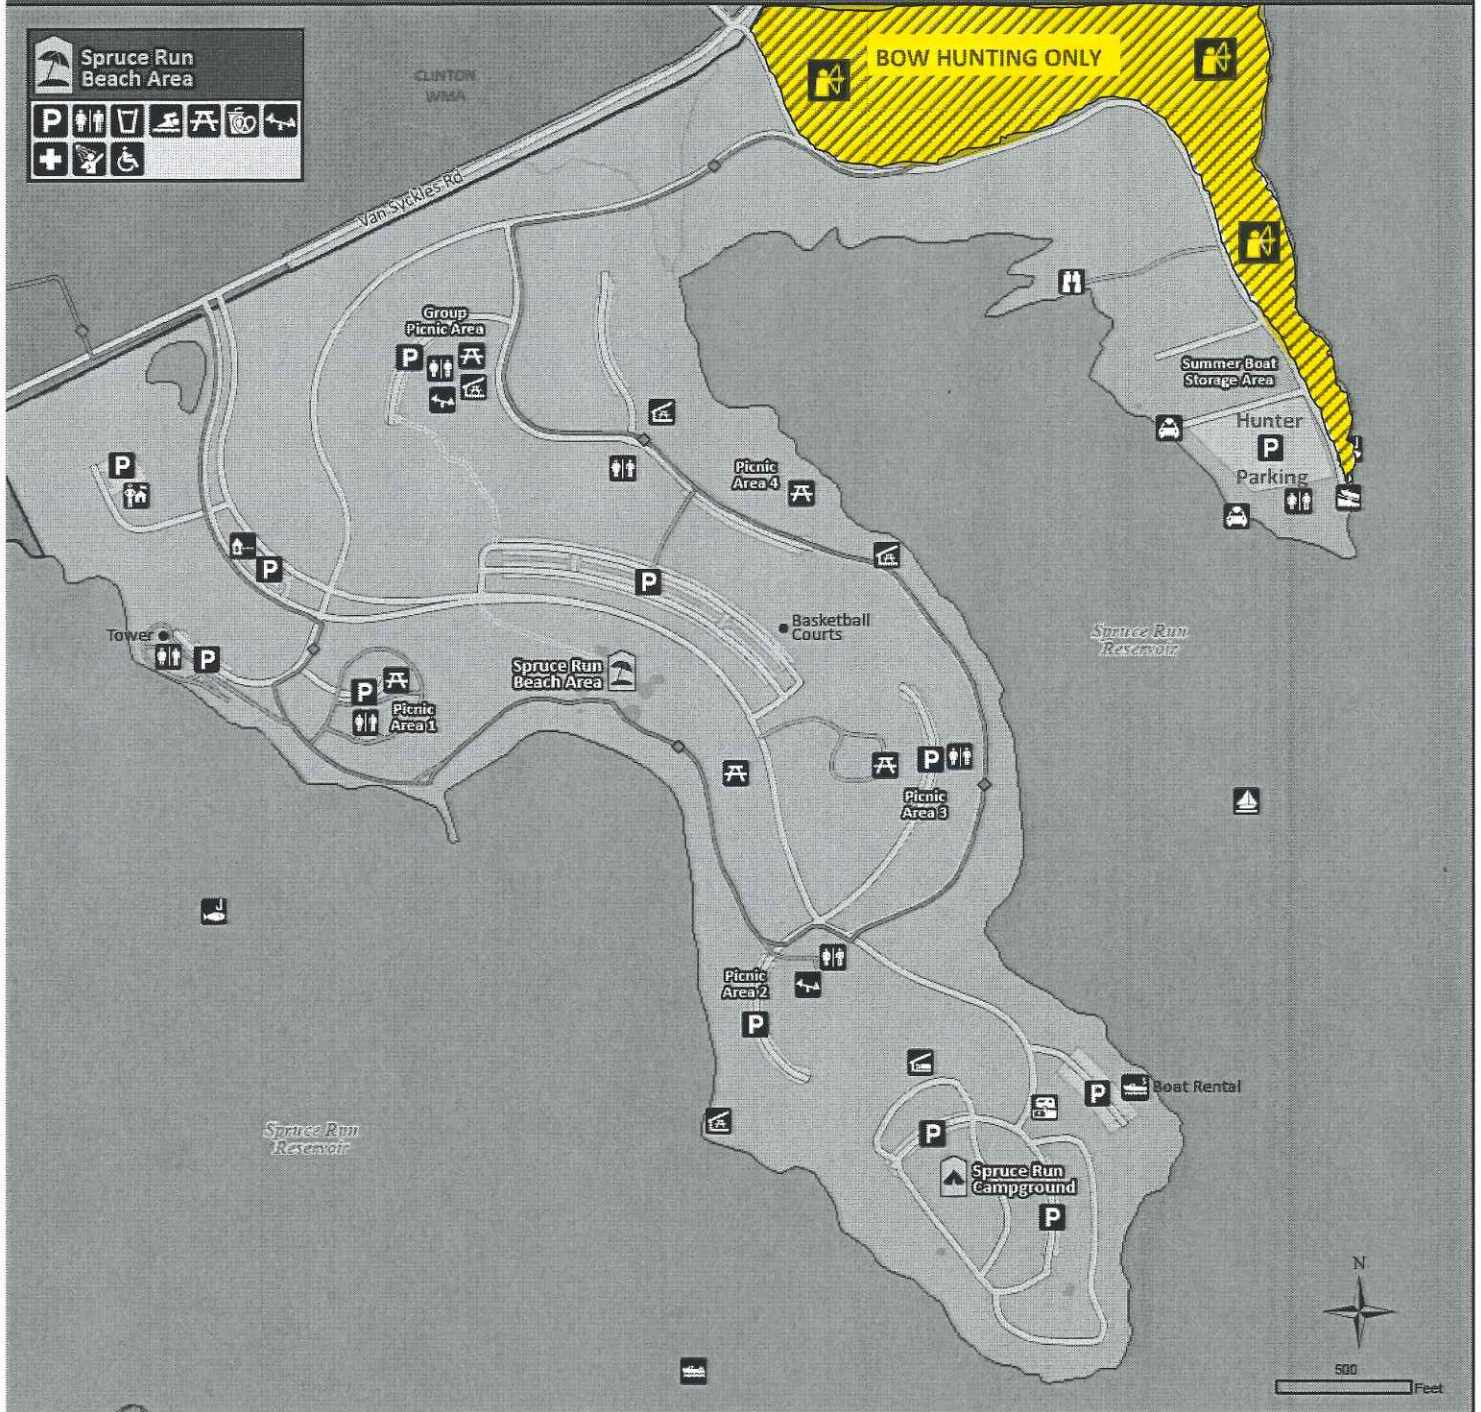

SPRUCE RUN Day Use Area

Spruce Run Beach Area

- | | | | | |
|------------------------------|---------------------|----------------|----------------|--------------------------|
| — Park Roads | Bird Blind | Concession | Picnic Area | Swimming |
| —●— Highlands Trail (2.6 mi) | Boating (Motorized) | Drinking Water | Picnic Shelter | Trailer Sanitary Station |
| — Paved Path | Boat Launch | First Aid | Playground | Visitor Contact Station |
| — Connector Trail | Boat Rental | Fishing | Restrooms | |
| | Bow Hunting | Park Office | Sailing | |
| | Cartop Boat Launch | Parking Lot | Shower | |