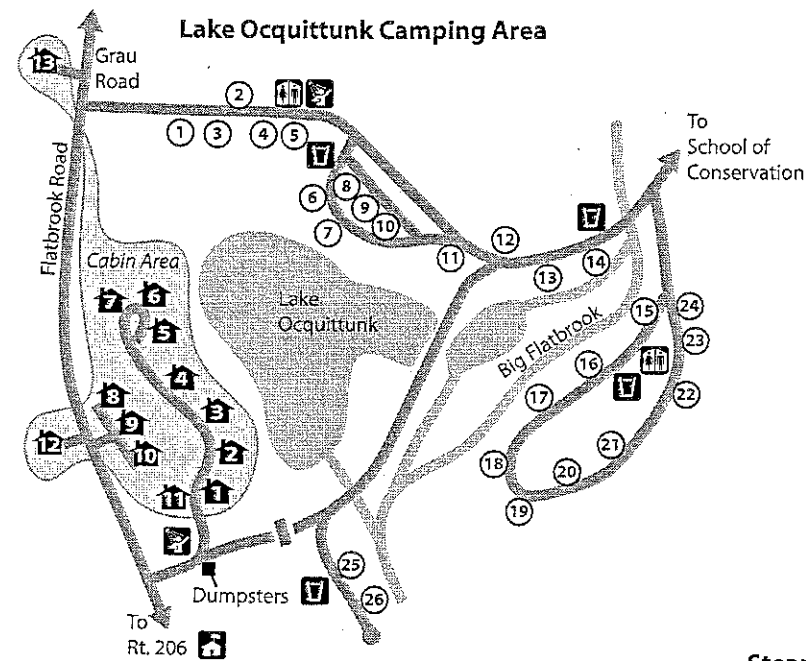

Stokes State Forest Campground Maps

Legend	