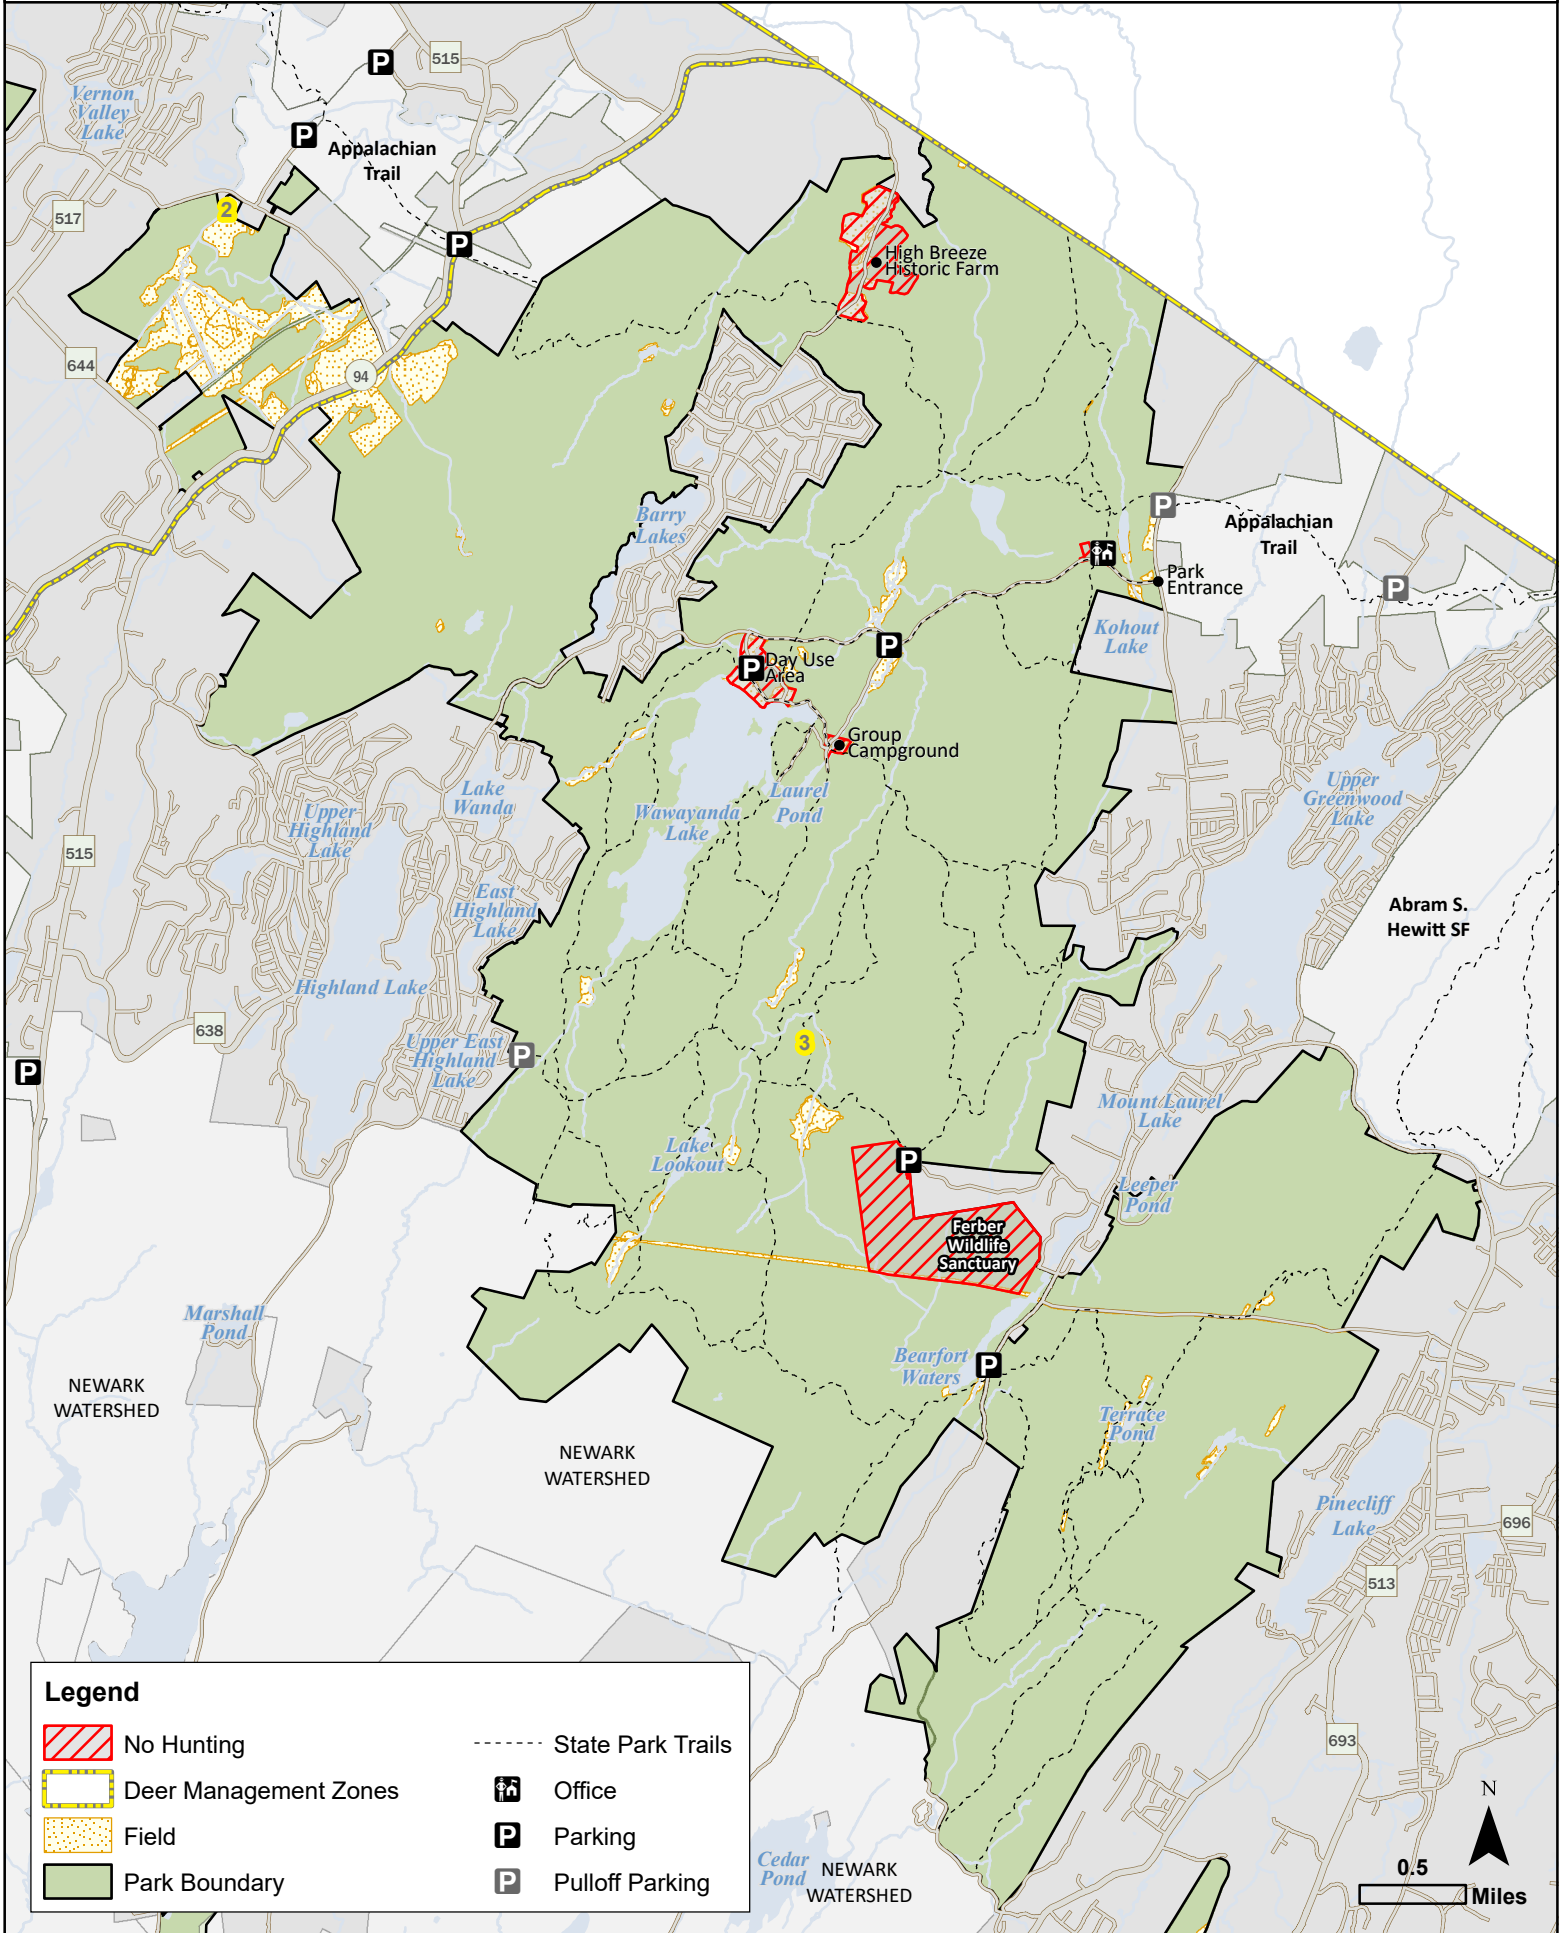

Wawayanda State Park - Hunting Map

Wawayanda State Park Hunting Map

Hunting permitted within park boundary during all regular and permit hunting seasons **except** within areas designated as:

No Hunting Zone

- Park in designated areas.
- No vehicles permitted off-road.
- No ATVs are permitted anywhere within the park.
- No Alcoholic Beverages
- Portable tree stands must be removed at the end of the hunting season.

- No Permanent Tree Stands
- No hunting is permitted on Sundays anywhere within the park.
- No hunting within 450ft of an occupied dwelling or playground.
- Obey all NJ State Park Service and NJ Fish and Wildlife rules and regulations.

For Further Information:
 Wawayanda State Park
 885 Warwick Turnpike
 Hewitt, NJ 07421
 (973) 853 - 4462
 DEP Action Line - 24 Hours
 (877) WARNDP
 (877) 927 - 6337

For Emergencies Please Call 911